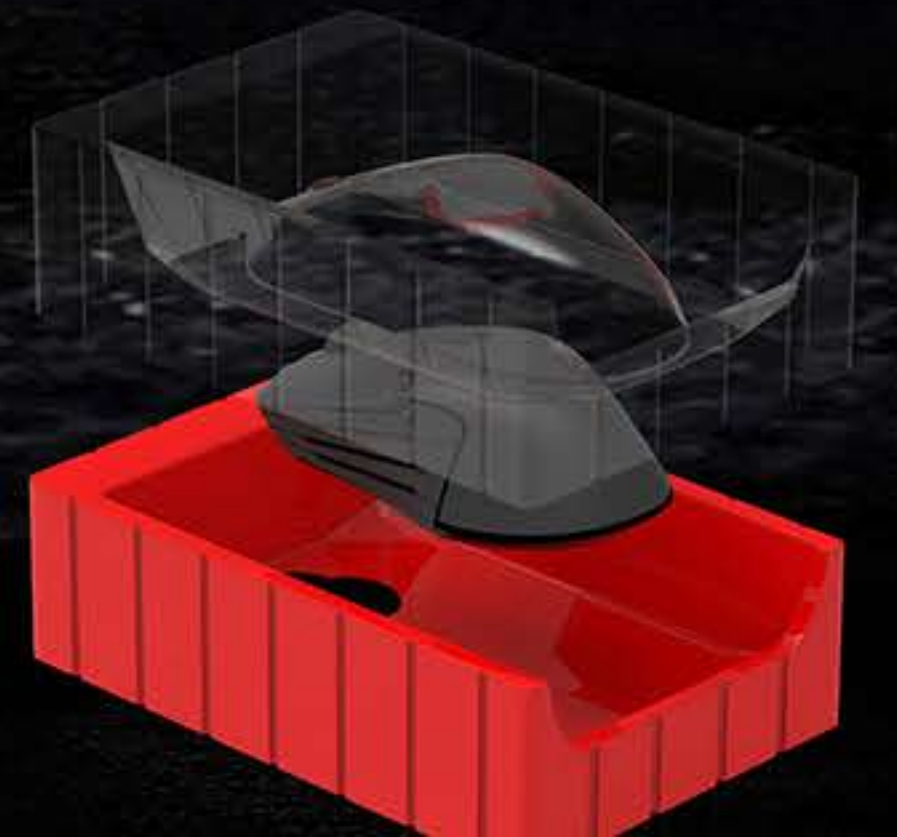

# RAINBOW

MECHANICAL GAMING KEYBOARD

- GK-980 -

KEYBOARD SPEC:

KEYS: 84  
SWITCH TYPE: MECHANICAL  
SWITCH LIFETIME: 90 MILLION KEYS  
KEY HEIGHT: 4.5 x 0.4 mm  
OPERATING FORCE: 80 g  
BACKLIGHT: RAINBOW  
INTERFACE: USB 2.0  
CABLE LENGTH: 1.8 m

**XTRIKE ME**  
DREAM MY LIFE

**BLUE MECHANICAL SWITCH**

THE BALANCE BETWEEN GAMING AND typing.  
The game that you play is enough but not to paragon feeling.  
It is suitable for your playing, shopping,  
and not only things.  
BEST FOR GAMING & OFFICE WORK.

# RAINBOW

MECHANICAL GAMING KEYBOARD

- GK-990 -

**XTRIKE ME**  
DREAM MY LIFE

# RAINBOW

MEMBRANE GAMING KEYBOARD  
- KB-508 -

**TECH SPECS:**

48% N,  
SWITCH TYPE: MEMBRANE,  
SWITCH LIFETIME: 25 MILLION PASSES,  
KEY TRAVEL: 3.8 ± 0.3 MM,  
OPERATING FORCE: 50 ± 1 G,  
BACKLIGHT: RAINBOW,  
INTERFACE: USB 2.0,  
CABLE LENGTH: 1.8 M,  
SIZE: 400 X 180 X 33 MM,  
OS SUPPORT: WINDOWS 7 OR NEWER