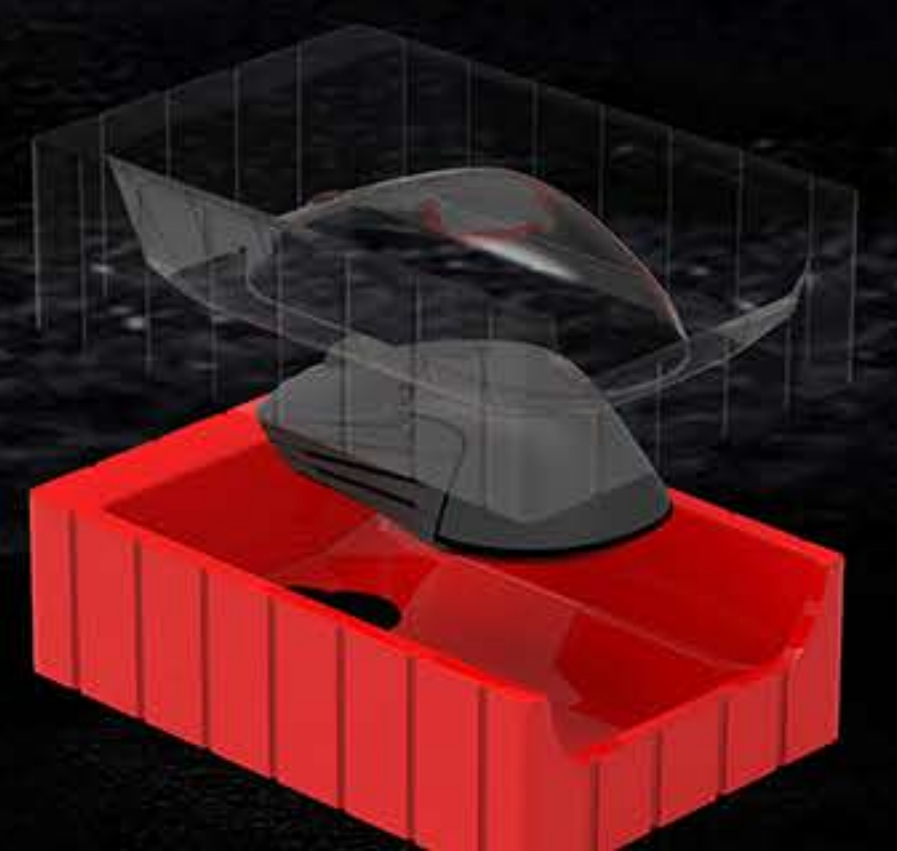

RAINBOW

BACKLIT, PROGRAMMABLE GAMING MOUSE
- M518 -

- 4800 DPI OPTICAL SENSOR
- 8 RESPONSIVE BUTTONS
- 1.8M BRAIDED CABLE

8 BUTTONS
BACKLIGHT KEY: RAINBOW
BREATHING MODE

4800 DPI
QUICK, 6-STEPS DPI
SELECTION BUTTON

BACKLIT
HIGH-PROFILE DESIGN
WITH FULL PALM AND
THUMB SUPPORT

BACKLIT
HIGH-PROFILE DESIGN
WITH FULL PALM AND
THUMB SUPPORT